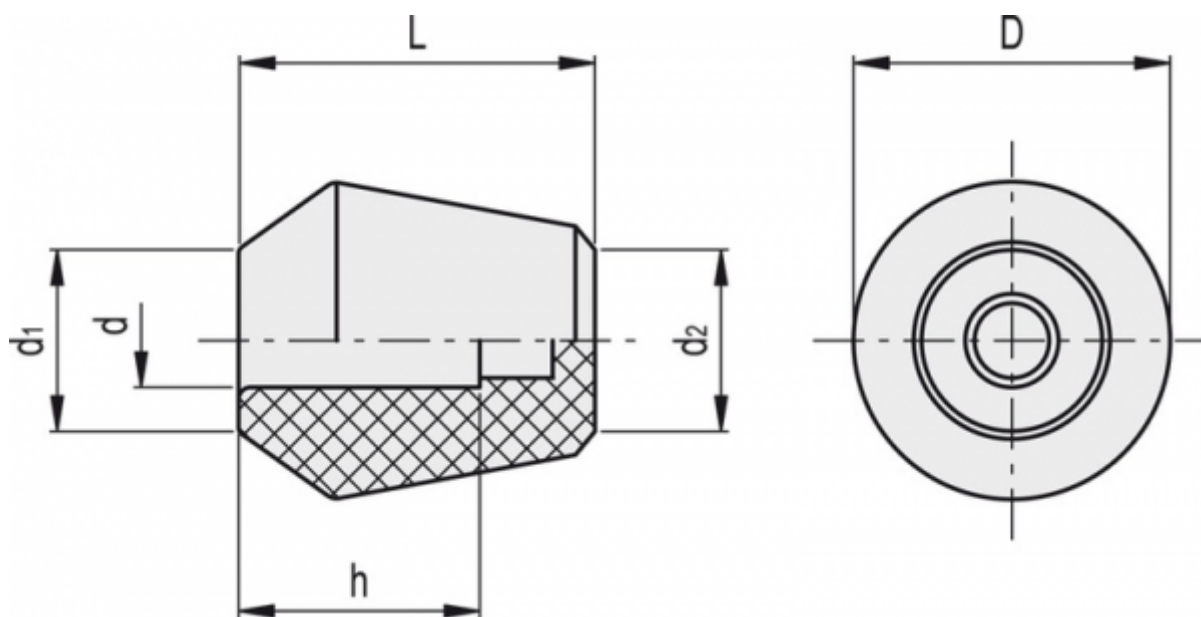

Article number: 2304047201

Description: E+G Handle  
P.390/35 N-12

## Measures

$d = 12 \text{ h}9$

$D = 35$

$d1 = 20$

$d2 = 22$

$h = 21$

$L = 39$